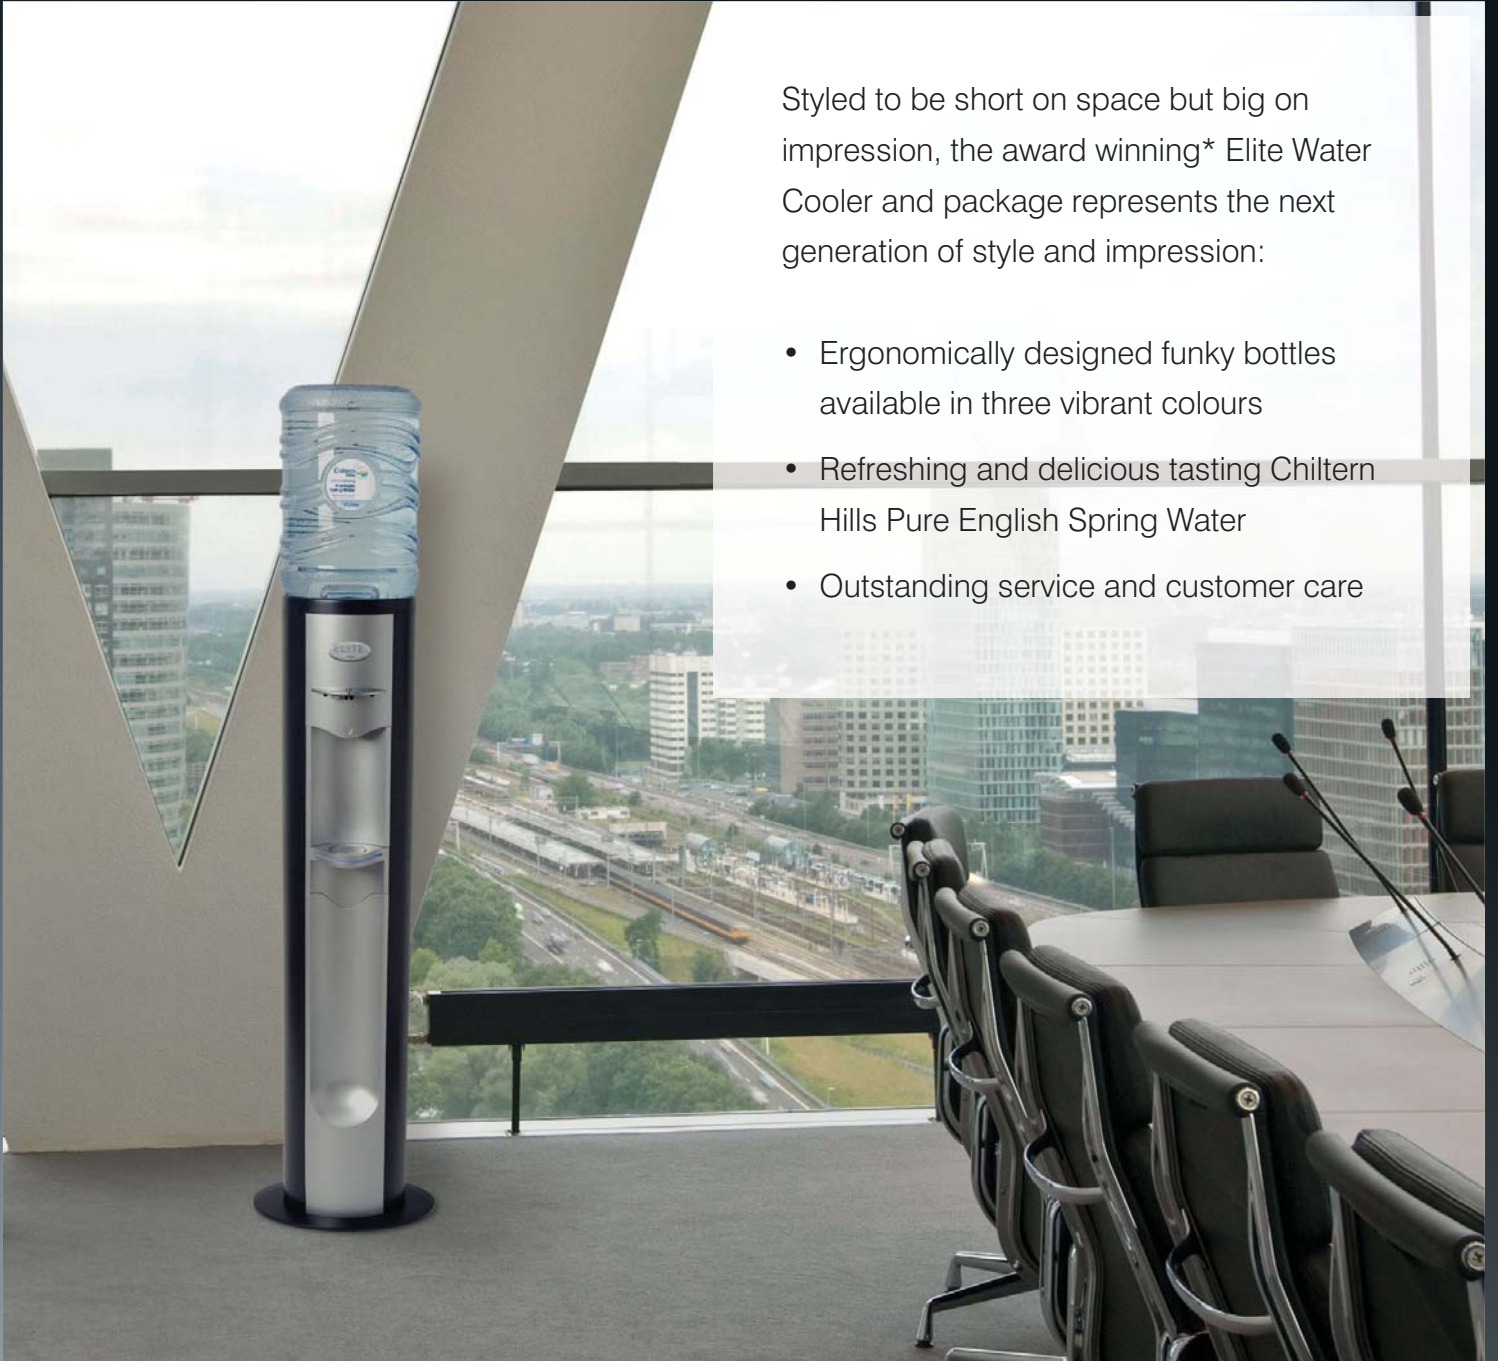

ELITE
angel

Welcome to

a cooler way of doing things

ELITE

angel

Styled to be short on space but big on impression, the award winning* Elite Water Cooler and package represents the next generation of style and impression:

- Ergonomically designed funky bottles available in three vibrant colours
- Refreshing and delicious tasting Chiltern Hills Pure English Spring Water
- Outstanding service and customer care

Designed ergonomically with hygiene and style in mind

Features

- Fitted with an ergonomically designed, purpose built 10 litre bottle available in a range of vibrant colours
- Equipped with DryGuard - Patented non-spill system which prevents any leakages from the bottle
- Conforms to the Energy Star certificate ("A" related appliance testing), minimising energy consumption
- Free standing internal structure - just 200 mm in diameter offering a space saving benefit
- Concealed faucets to optimise hygiene
- Child-proof hot water faucet
- Two different colour options - silver or black/silver
- Available in both Ambient and Cold (A&C) and Hot and Cold (H&C) version
- Height: 108 cm - Width: 21 cm - Depth: 25 cm
- Chiltern Hills Pure English Spring Water - a natural source of vitality and health benefits